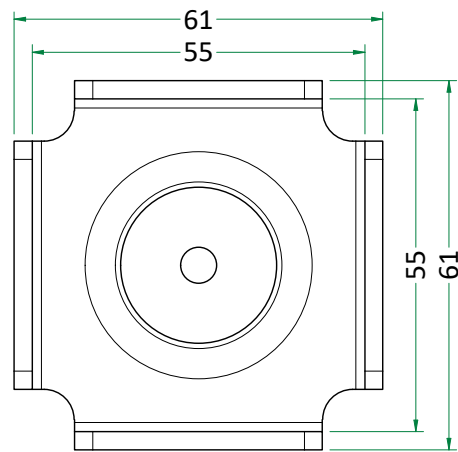

**40mm x 40mm NESTING PLUG**

**60mm x 60mm NESTING PLUG**

**50mm x 50mm NESTING PLUG**